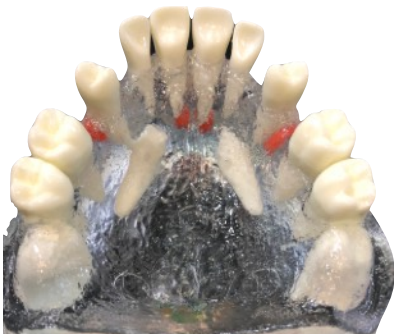

Apicectomy

Ref. APIC-1

Apicectomy maxilla
Extracted teeth with infection
simulation

Price : 75,00 €

Ref. APIC-2

Apicectomy maxilla
Extracted teeth with infection
simulation

Price : 135,00 €

Ref. APIC-3

Apicectomy lower model
Extracted teeth with infection
simulation

Price : 135,00 €