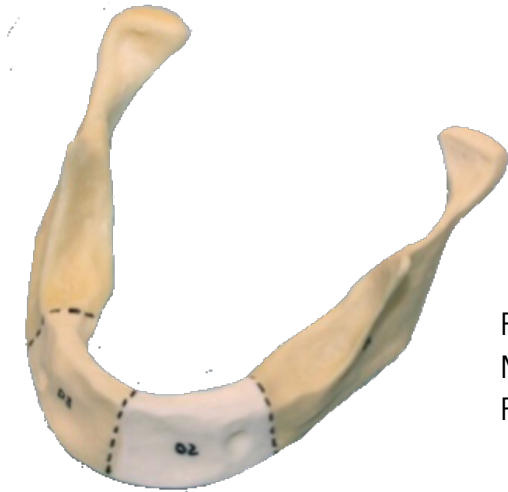

SELMODELS it was the first manufacturer worldwide making all the drill models with the 4 bone densities : D1-D2-D3-D4

Ref. DM-203

Mandible 4 densities (drillable) : D1-D2-D3-D4

Price : 45,00 €

Ref. 455.2

4 Bone Density Platform

Generic Slice with soft gingiva

Ref. 350 G D1

351 G D2

352 G D3

353 G D4

Price : 22,00 € each

Implant training plate 140 X 90 X 15 mm.

Made of special material similar to human bone.