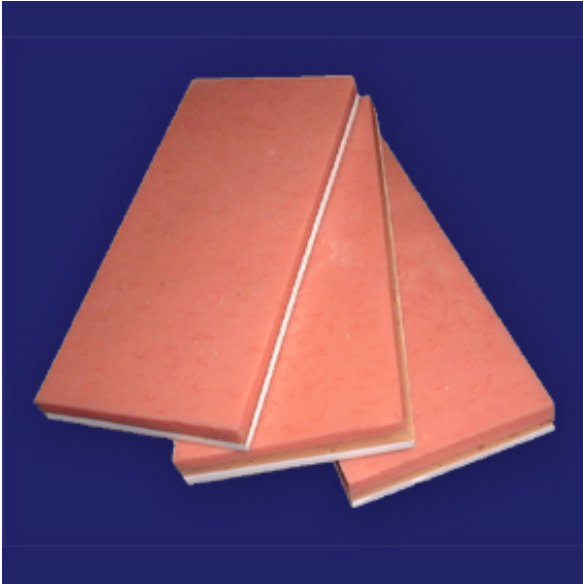

Suture platform

Ref. GP-501 Suturing platform
Soft tissue with connective tissue simulation
10 X 20 cm

Price : 65,00 €

Ref. GP-501 Suturing platform
Soft tissue with connective tissue simulation
210 X 297 mm